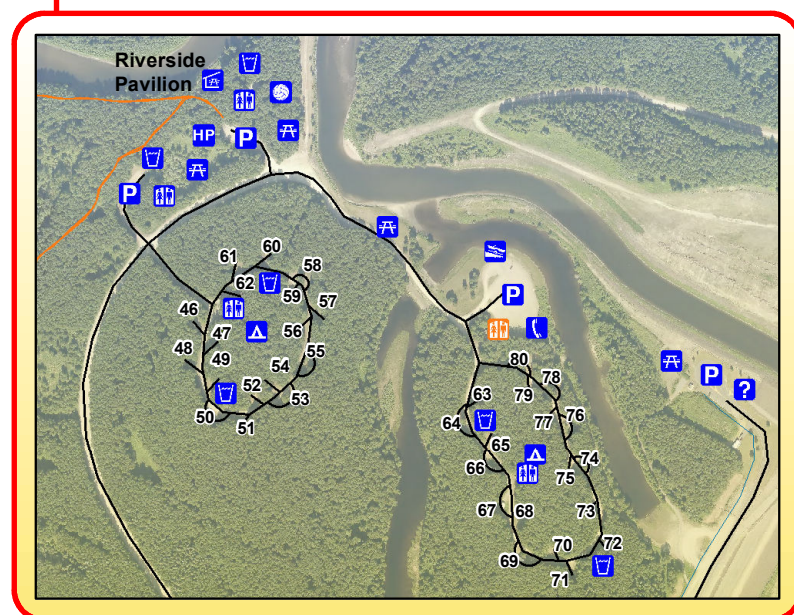

Chena Lake Recreation Area

Lake Park

Lake Park Campground

Legend

- | | |
|------------------|--------------------|
| Accessible Site | Horseshoe Pit |
| Basketball Court | Parking Lot |
| Boat House | Phone |
| Boat Ramp | Picnic Area |
| Campground | Picnic Pavilion |
| Change House | Playground |
| Concession Stand | Restroom |
| Dam | Swim Beach |
| Dump Station | Visitor Kiosk |
| Entrance Station | Volleyball |
| 25 Campsites | Water |
| Pull in site | Picnic Trail |
| Pull thru site | Bike Path (Paved) |
| | Bike Path (Gravel) |
| | Nature Trail |
| | Park Roads |
| | Park Boundary |

River Park with Campground